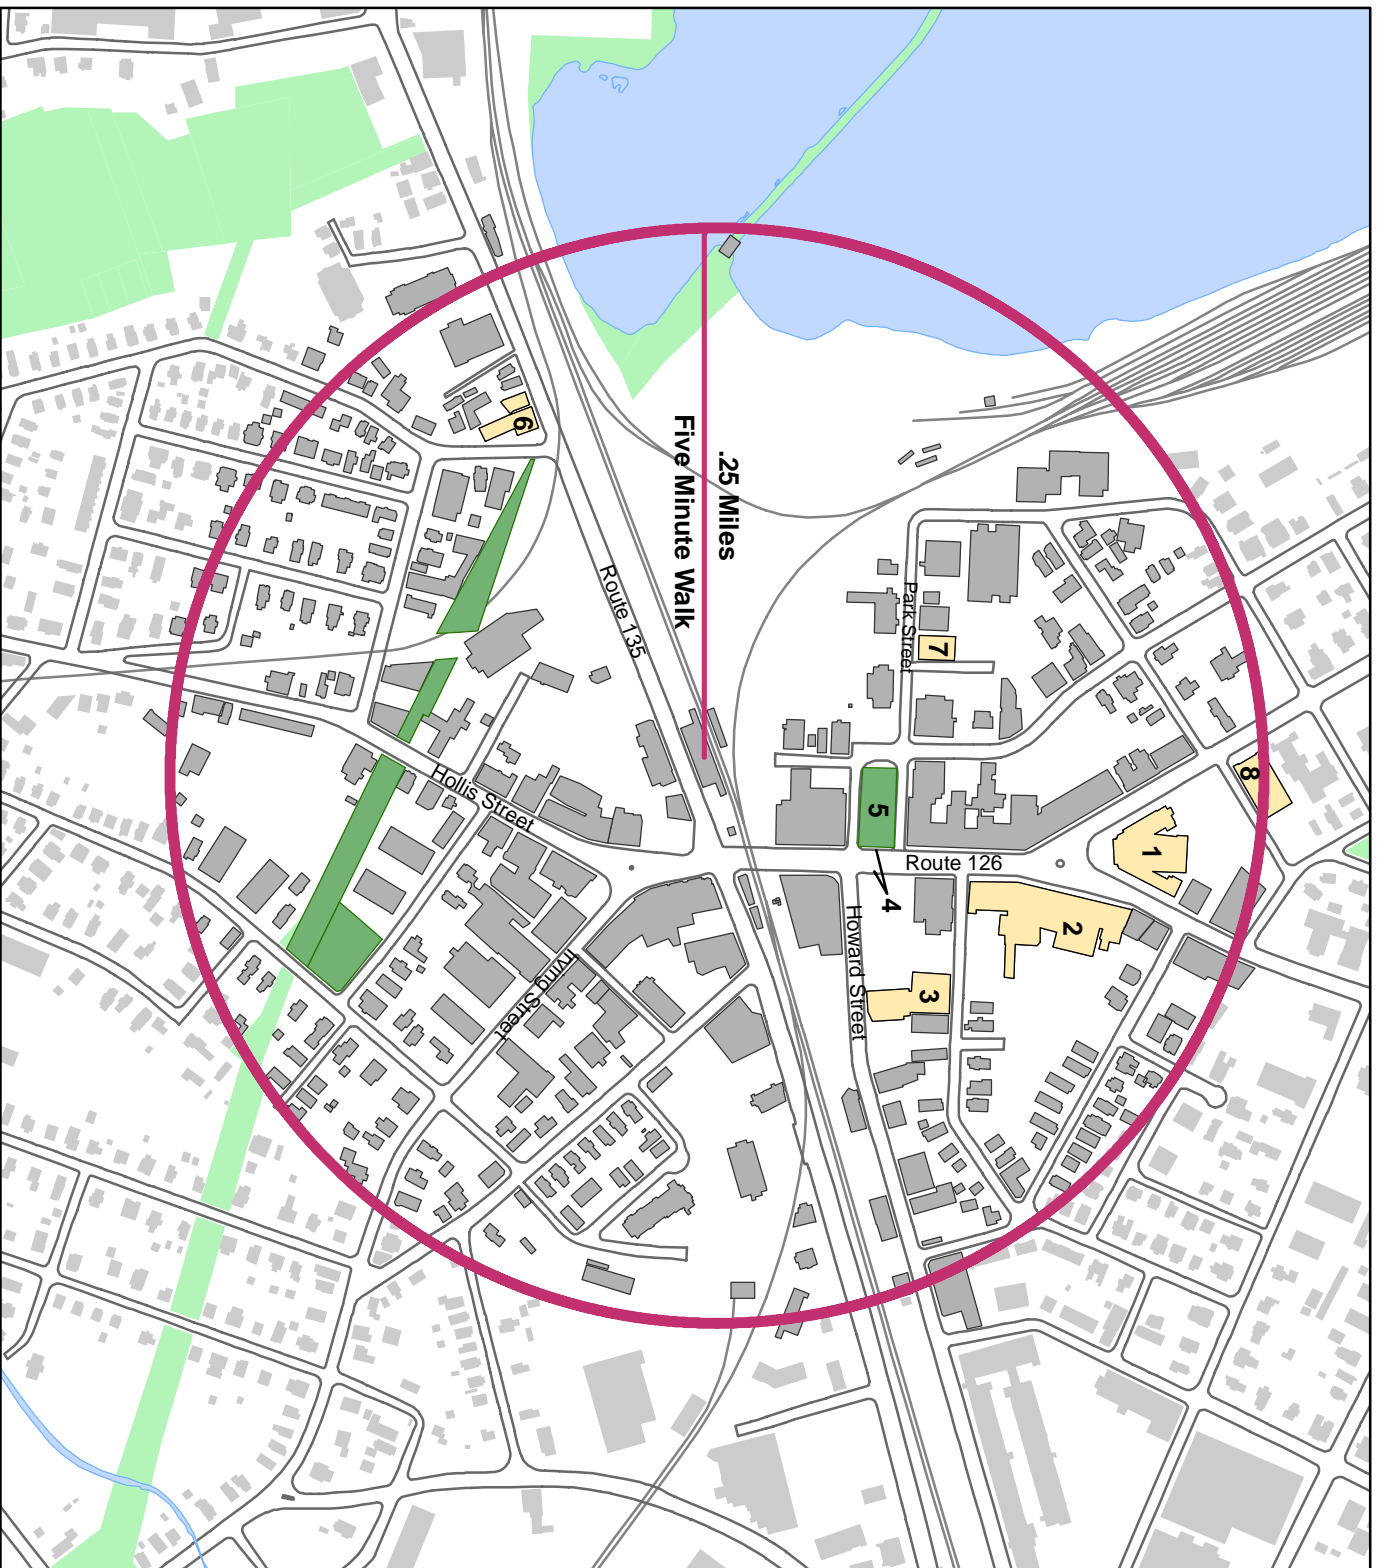

Five Minute Walking Radius from MBTA Commuter Rail Station

Transit-Accessible Destinations

1. Memorial Hall
2. The Arcade
3. The Fabric Place
4. LIFT Connections
5. Downtown Common
6. St. Tarcisus School
7. US Post Office
8. Police Station